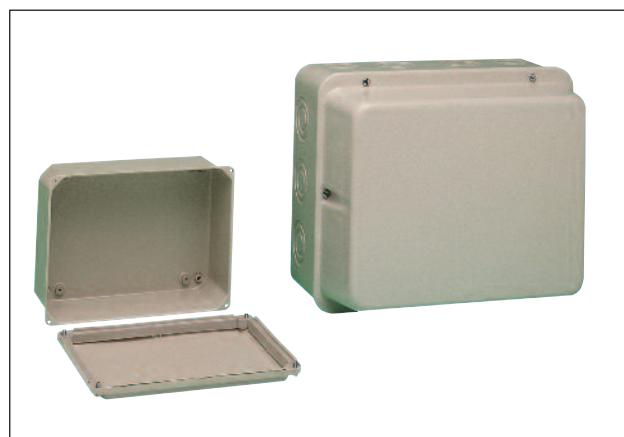

NSYD

Mild Steel Junction Box

Mild steel junction box, both internally and externally protected with texturized polyester epoxy resin RAL7035 grey paint.

Features and Benefits

- PVC sealing gasket
- Back ready for threaded drill holes
- Enclosures that are 155x105 and larger have four M4 threaded holes fitted with removable plugs for the direct fixing of the mounting plate

Mild Steel Junction Box.

TYPE	Height mm	Width mm	Depth mm	IP Rating	PackCont.
NSYDBN88	85	85	49	IP55	1
NSYDBN1010	105	105	49	IP55	1
NSYDBN1510	155	105	61	IP55	1
NSYDBN2015	206	156	83	IP55	1
NSYDBN2520	256	206	93	IP55	1
NSYDBN3025	307	257	116	IP55	1
NSYDBN3530	357	307	136	IP55	1
NSYDAN1510	155	105	88	IP55	1
NSYDAN2015	206	156	122	IP55	1
NSYDAN2520	256	206	140	IP55	1
NSYDAN3025	307	257	174	IP55	1
NSYDAN3530	357	307	210	IP55	1

Hinged version available on request

NSYPMD

Mounting plates to suit NSYDBN and NSYDAN Enclosures

Features and Benefits

- Plain mounting plates with cut-outs for ease of installation

Mounting Plate.

TYPE	Height mm	Width mm	Pack Cont.
NSYPMD1510	155	105	1
NSYPMD2015	206	156	1
NSYPMD2520	256	206	1
NSYPMD3025	307	257	1
NSYPMD3530	357	307	1