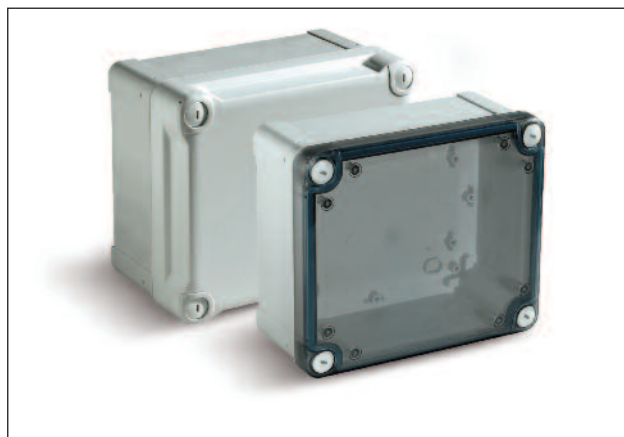

NSYTBP

Polycarbonate Industrial Boxes with Opaque Lid

Industrial boxes made of polycarbonate and coated in RAL7035 grey epoxy paint.

Features and Benefits

- Halogen free insulating plastic materials
- Resistant against rusting and corrosion by chemical or atmospheric agents
- IK08
- For indoor or outdoor use

Polycarbonate Box with Opaque Lid.

TYPE	Height mm	Width mm	Depth mm	IP Rating	Pack Cont.
NSYTBP775	74	74	54	IP66	1
NSYTBP885	89	89	54	IP66	1
NSYTBP1176	116	74	62	IP66	1
NSYTBP11116	116	116	62	IP66	1
NSYTBP1397	138	93	72	IP66	1
NSYTBP16128	164	121	87	IP66	1
NSYTBP19128	192	121	87	IP66	1
NSYTBP191210H	192	121	105	IP66	1
NSYTBP19168	193	164	87	IP66	1
NSYTBP191610H	193	164	105	IP66	1
NSYTBP24198	241	194	87	IP66	1
NSYTBP241910H	241	194	105	IP66	1
NSYTBP241912H	241	194	127	IP66	1
NSYTBP29248	291	241	88	IP66	1
NSYTBP292412	291	241	128	IP66	1
NSYTBP292412H	291	241	128	IP66	1
NSYTBP292416H	291	241	168	IP66	1
NSYTBP342912	341	291	128	IP66	1
NSYTBP342916H	341	291	168	IP66	1

Mounting plates and hinges available on request

**NSYTBP T****Polyester Industrial Boxes with Smoked Transparent Lids**

Industrial boxes made of polyester and coated in RAL7035 grey epoxy paint, complete with smoked transparent lid.