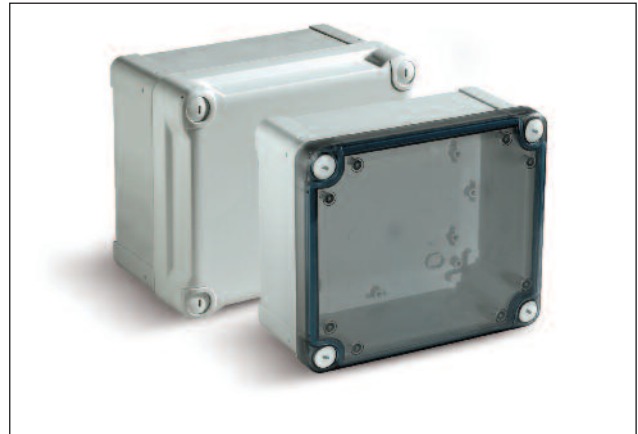

NSYTBP T

Polyester Industrial Boxes with Smoked Transparent Lids

Industrial boxes made of polyester and coated in RAL7035 grey epoxy paint, complete with smoked transparent lid.

Features and Benefits

- Halogen free insulating plastic materials
- Resistant against rusting and corrosion by chemical or atmospheric agents
- IK08
- For indoor or outdoor use

Polyester Box with Smoked lid.

TYPE	Height mm	Width mm	Depth mm	IP Rating	Pack Cont.
NSYTBP1397T	138	93	72	IP66	1
NSYTBP16128T	164	121	87	IP66	1
NSYTBP19128T	192	121	87	IP66	1
NSYTBP191210HT	192	121	105	IP66	1
NSYTBP19168T	193	164	87	IP66	1
NSYTBP191610HT	193	164	105	IP66	1
NSYTBP24198T	241	194	87	IP66	1
NSYTBP241910HT	241	194	105	IP66	1
NSYTBP241912HT	241	194	127	IP66	1
NSYTBP29248T	291	241	88	IP66	1
NSYTBP292412T	291	241	128	IP66	1
NSYTBP292412HT	291	241	128	IP66	1
NSYTBP292416HT	291	241	168	IP66	1
NSYTBP342912T	341	291	128	IP66	1
NSYTBP342916HT	341	291	168	IP66	1

Mounting plates and hinges available on request